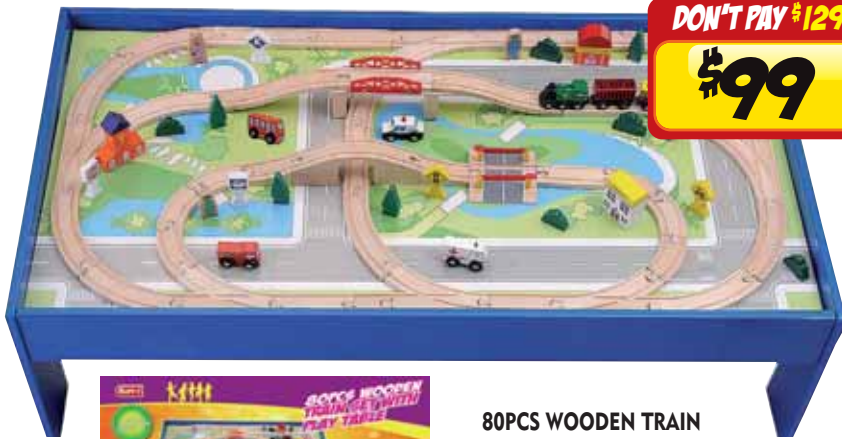

COZY COUPE

DON'T PAY \$129
\$99

80PCS WOODEN TRAIN SET WITH PLAY TABLE

\$79.99

BLACK LABEL A SCOOTER
Aircraft-grade aluminum t-tube and deck

DON'T PAY \$199
\$169

BLACK LABEL ULTRA PRO SCOOTER
Double sided triple collar clamp