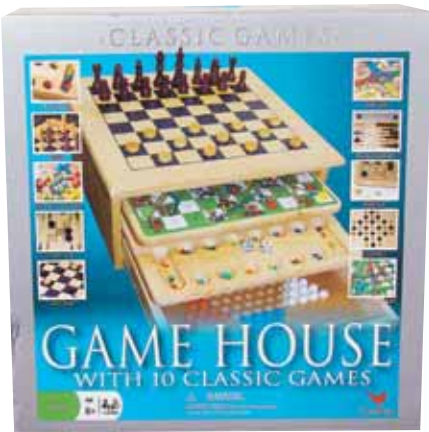

~~DON'T PAY \$12.99~~
\$4.99
EA

POP-UP CAR SUN SHADES

~~DON'T PAY \$9.99~~
\$4.99
EA

DISNEY CLASSICS STORYBOOKS

HEAPS OF TOYS AT 20-70% LESS THAN YOU'LL PAY ELSEWHERE!
mrtoys.com.au

LAYBY NOW!
PICKUP
CHRISTMAS
EVE!